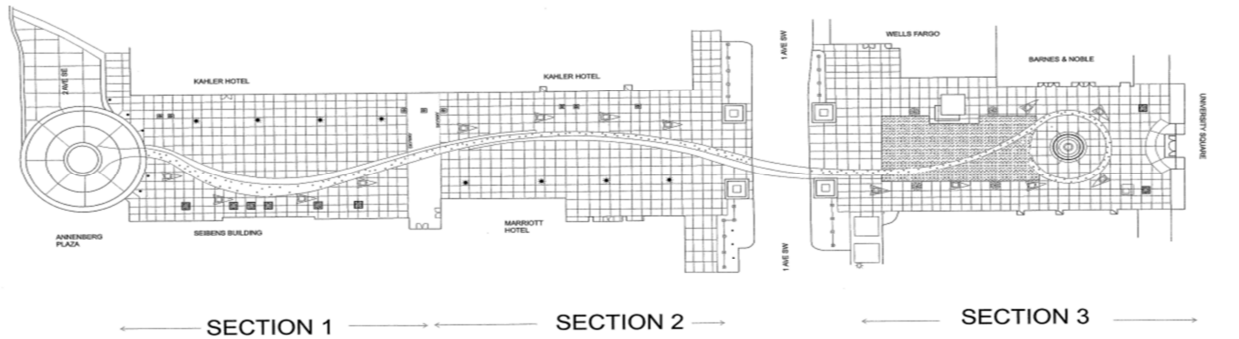

Peace Plaza Sections

	Section 1	Section 2	Section 3
Capacity	775	775	500
Location	This section runs from 2 nd Ave SW (Gonda circle to the Skyway) and is located between the Kahler Hotel and the Mayo Siebens building	This section runs from the Skyway to the intersection of 1 st Ave SW and is located between the Marriott and Kahler hotels	This section runs from the intersection of 1 st Ave SW to the Shops at University Square and includes the Peace Fountain