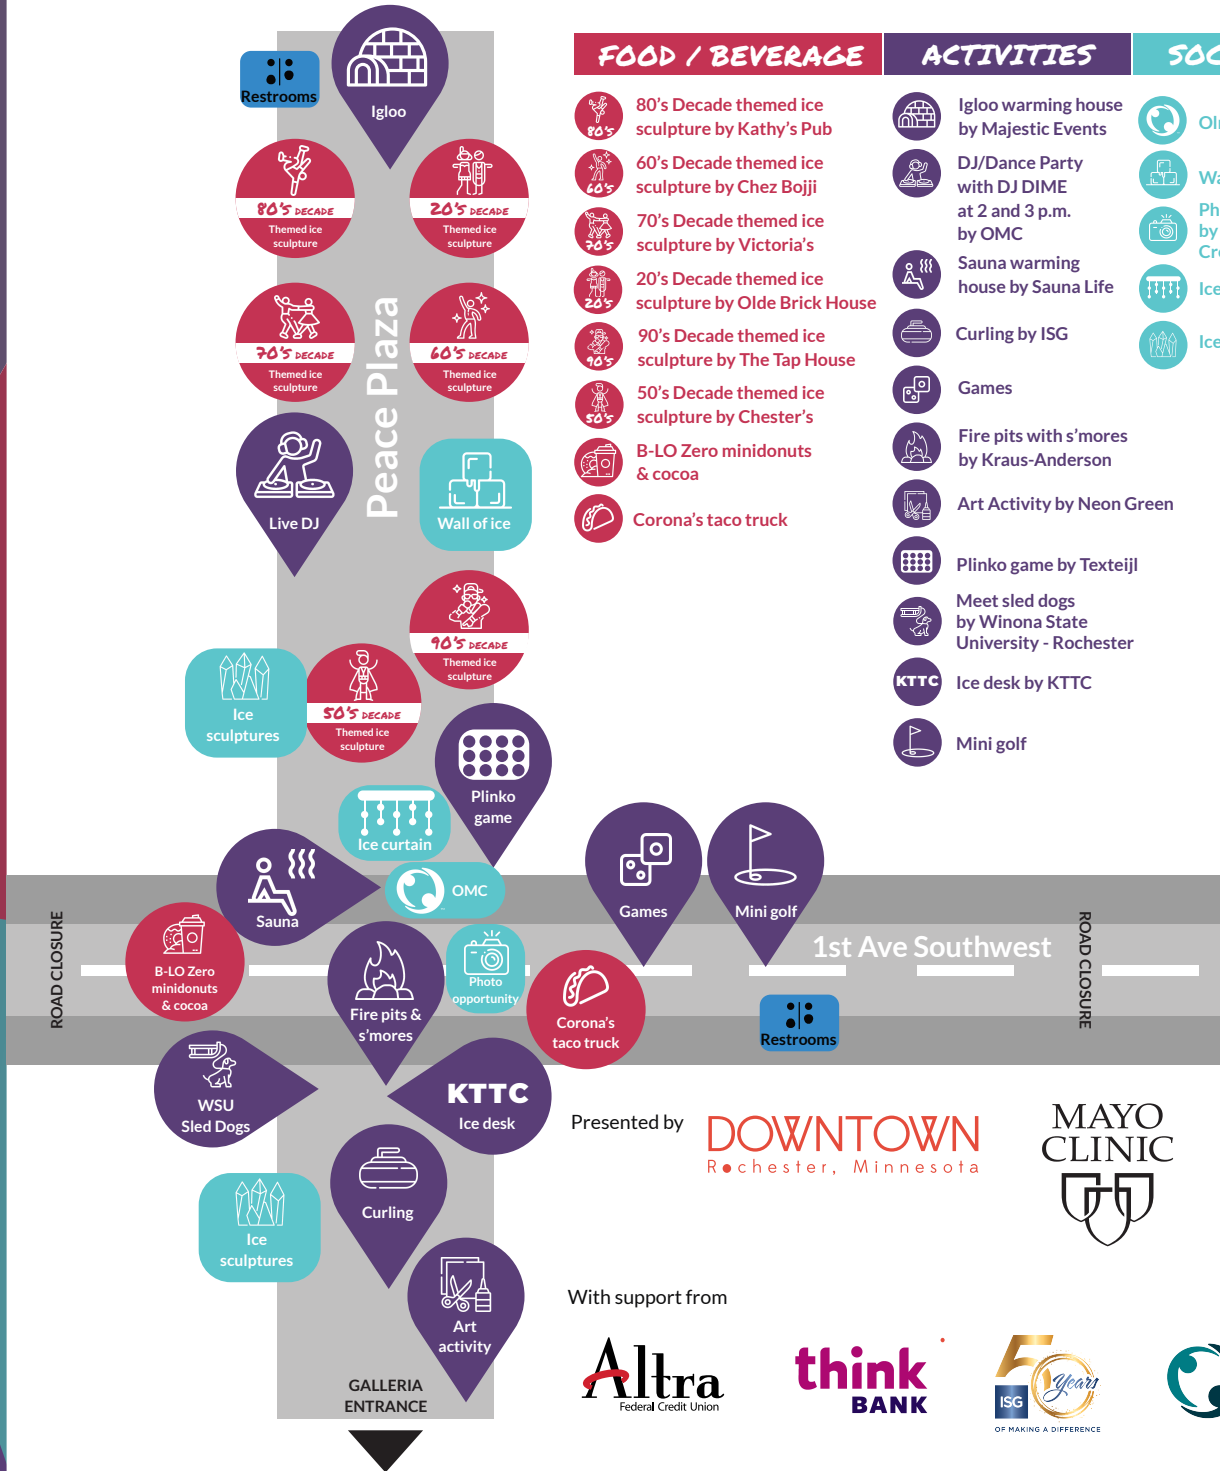

SOCIAL-ICE FAM JAM

FOOD / BEVERAGE ACTIVITIES SOCIAL-ICE

- 80's** 80's Decade themed ice sculpture by Kathy's Pub
- 60's** 60's Decade themed ice sculpture by Chez Bojji
- 70's** 70's Decade themed ice sculpture by Victoria's
- 20's** 20's Decade themed ice sculpture by Olde Brick House
- 90's** 90's Decade themed ice sculpture by The Tap House
- 50's** 50's Decade themed ice sculpture by Chester's
- B-LO Zero minidonuts & cocoa
- Corona's taco truck
- Igloo warming house by Majestic Events
- DJ/Dance Party with DJ DIME at 2 and 3 p.m. by OMC
- Sauna warming house by Sauna Life
- Curling by ISG
- Games
- Fire pits with s'mores by Kraus-Anderson
- Art Activity by Neon Green
- Plinko game by Textejil
- Meet sled dogs by Winona State University - Rochester
- KTTCC** Ice desk by KTTCC
- Mini golf
- Olmsted Medical Center
- Wall of ice
- Photo booth by Altra Federal Credit Union
- Ice curtain
- Ice sculptures

Presented by **DOWNTOWN** Rochester, Minnesota

MAYO CLINIC

With support from

Altra Federal Credit Union

think BANK

50 Years ISG OF MAKING A DIFFERENCE

OLMSTED MEDICAL CENTER

KTTCC

106.9 KROC ROCHESTER'S #1 HIT MUSIC STATION

MARRIOTT

The Hayler GRAND HOTEL

KRAUS-ANDERSON

WINONA STATE UNIVERSITY ROCHESTER

#SOCIALICE

DOWNTOWN
Rochester, Minnesota