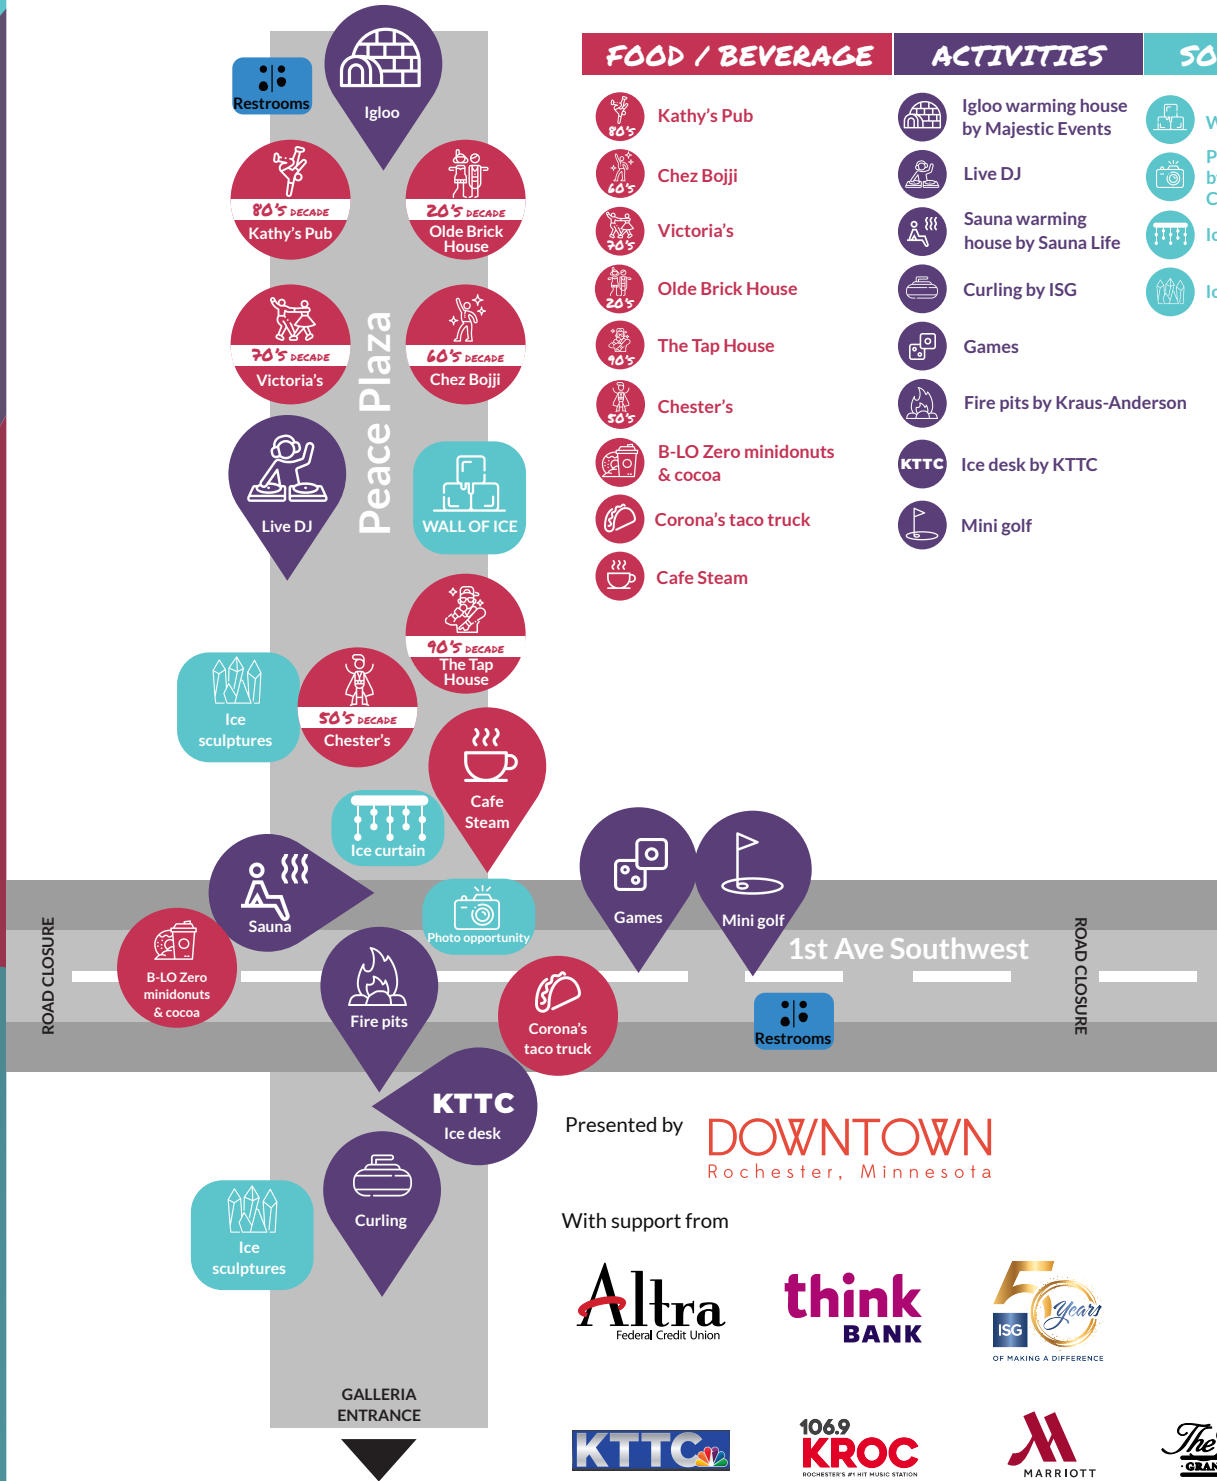

SOCIAL-ICE

FOOD / BEVERAGE	ACTIVITIES	SOCIAL-ICE
-----------------	------------	------------

- | | | |
|------------------------------|--|---|
| Kathy's Pub | Igloo warming house by Majestic Events | Wall of ice |
| Chez Bojji | Live DJ | Photo booth by Altra Federal Credit Union |
| Victoria's | Sauna warming house by Sauna Life | Ice curtain |
| Olde Brick House | Curling by ISG | Ice sculptures |
| The Tap House | Games | |
| Chester's | Fire pits by Kraus-Anderson | |
| B-LO Zero minidonuts & cocoa | Ice desk by KTTC | |
| Corona's taco truck | Mini golf | |
| Cafe Steam | | |

Presented by **DOWNTOWN**
Rochester, Minnesota

With support from

KRAUS-ANDERSON

#SOCIALICE

DOWNTOWN
Rochester, Minnesota